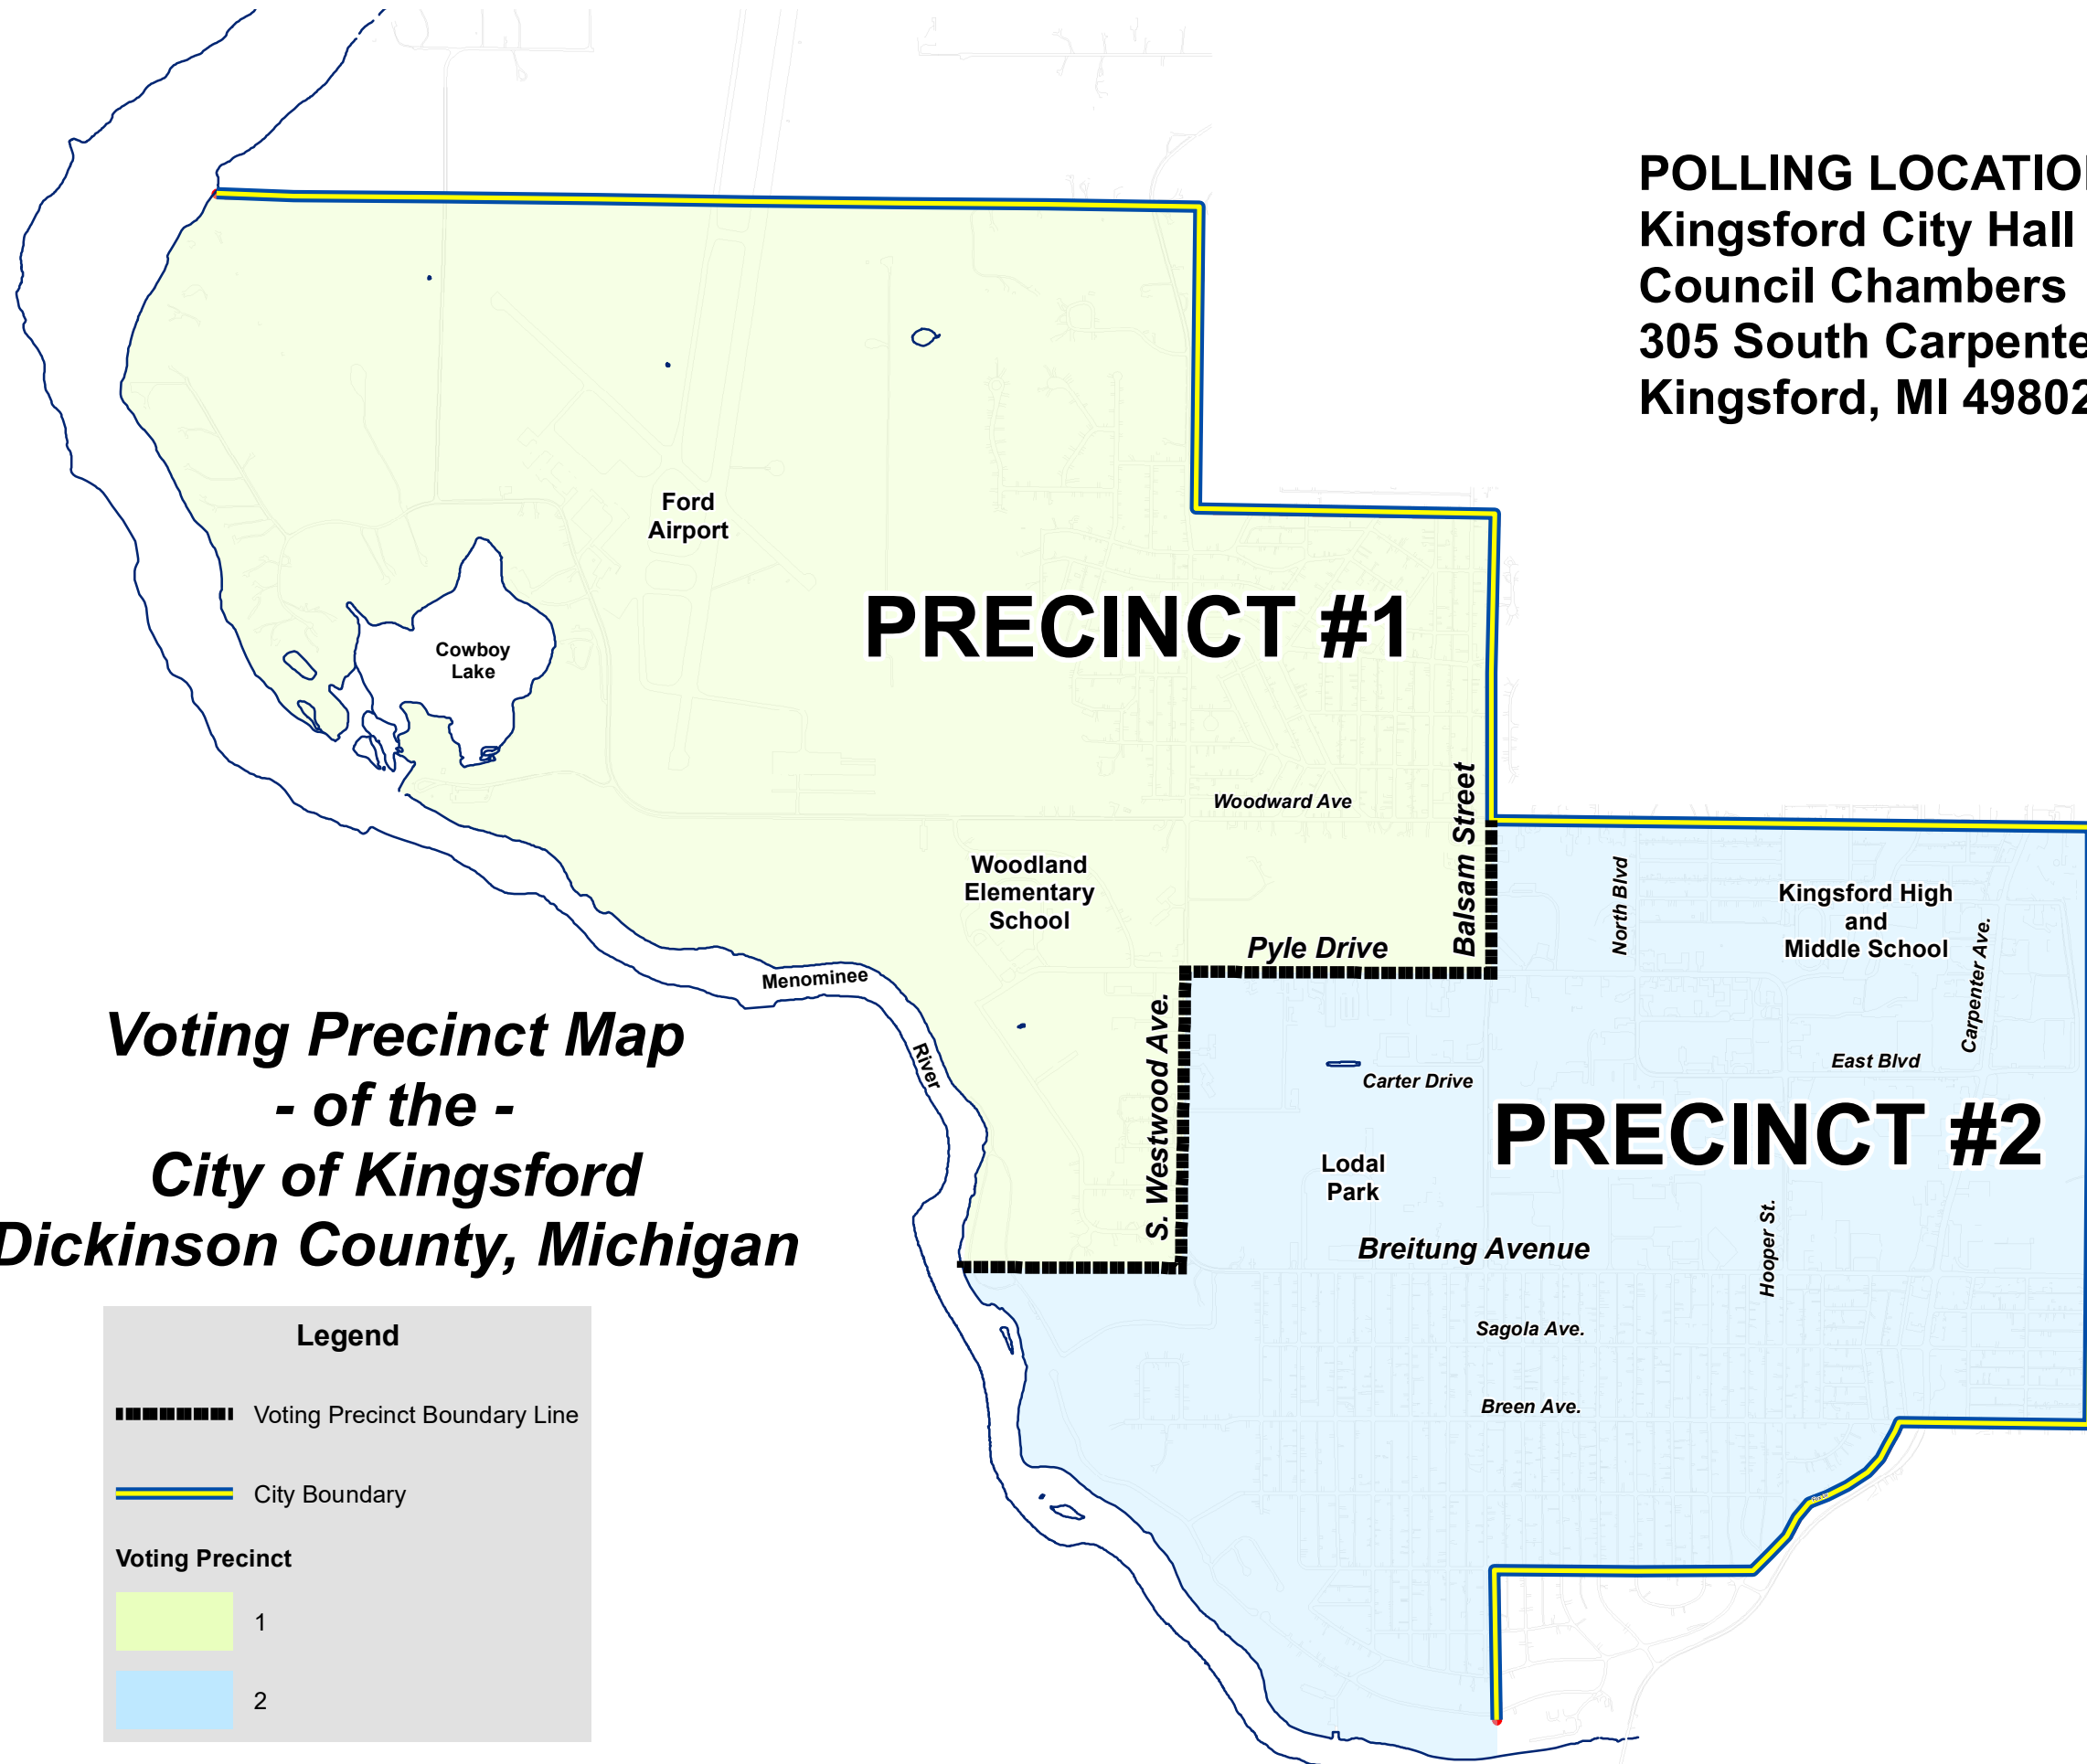

**Voting Precinct Map
- of the -
City of Kingsford
Dickinson County, Michigan**

**POLLING LOCATION - ALL PRECINCTS
Kingsford City Hall
Council Chambers
305 South Carpenter Ave.
Kingsford, MI 49802**

Legend

- ▬▬▬▬▬▬ Voting Precinct Boundary Line
- ▬▬▬ City Boundary

Voting Precinct

- 1
- 2